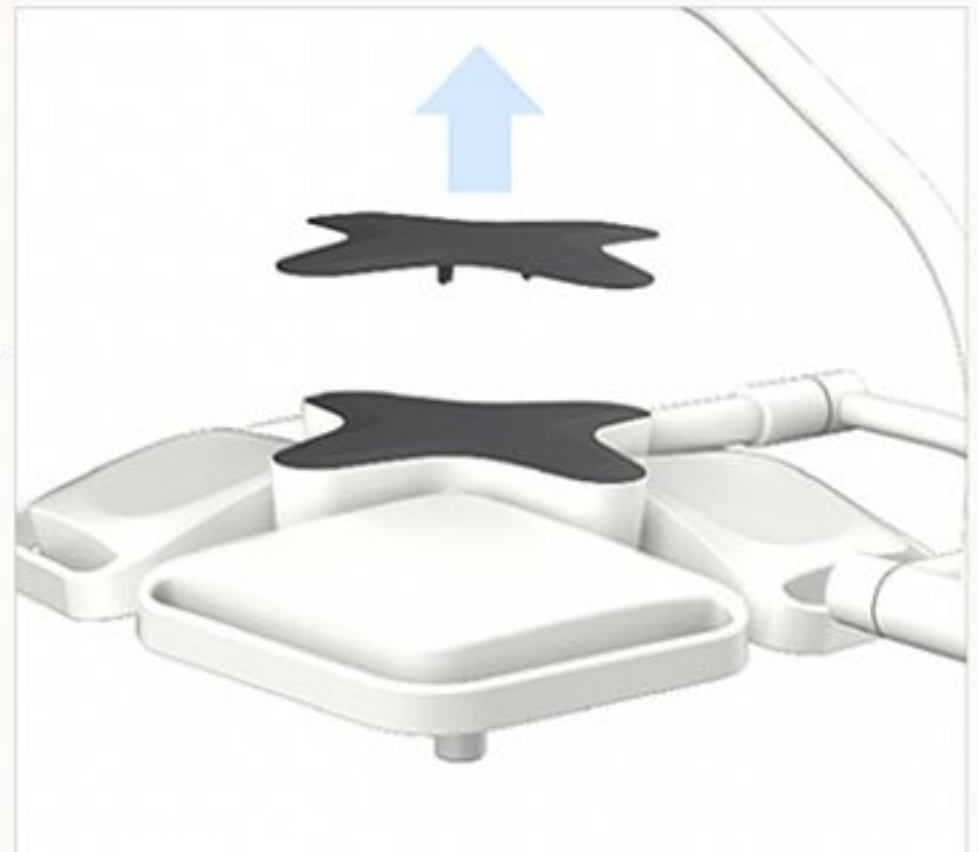

CE

BT-LED4D

Shadowless Operating Lamp

Zhangjiagang Bestran Technology Co.,Ltd

Precise dimming control for various lighting request

With 16-stage illuminance adjustment, 4-stage color temperature adjustment, 16-stage spot size adjustment by electrical control, endo mode, R9 mode, green light (GL) mode.

Unique maintenance room for quick and easy maintenance

The innovative design of photoelectric separation keeps the circuit board away from heat sources. It increases the service life time, also improves the simplicity, economy and timeliness of the maintenance. What's more, the control box can also be easily opened and maintained.

BESTRAN

BT-LED4D

Shadowless Operating Lamp

Model: BT-LED4D

Color: White + dark gray

LED brand:OSRAM

Bulb qty.(pcs):112PCS

Color temperature: